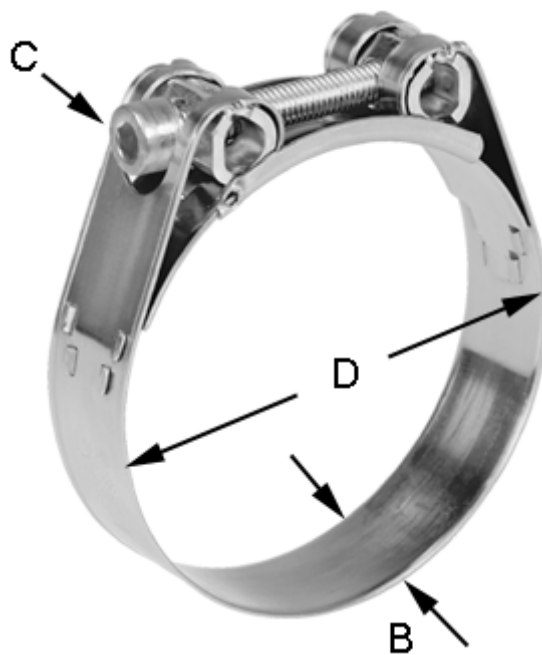

Article number: 025917305168

Description: Heavy Duty Clamp GBS M 168/30 W5 ISK STC

## Measures

---

C (screw type) = ISK
Diameter D = 162-174
Width B = 30